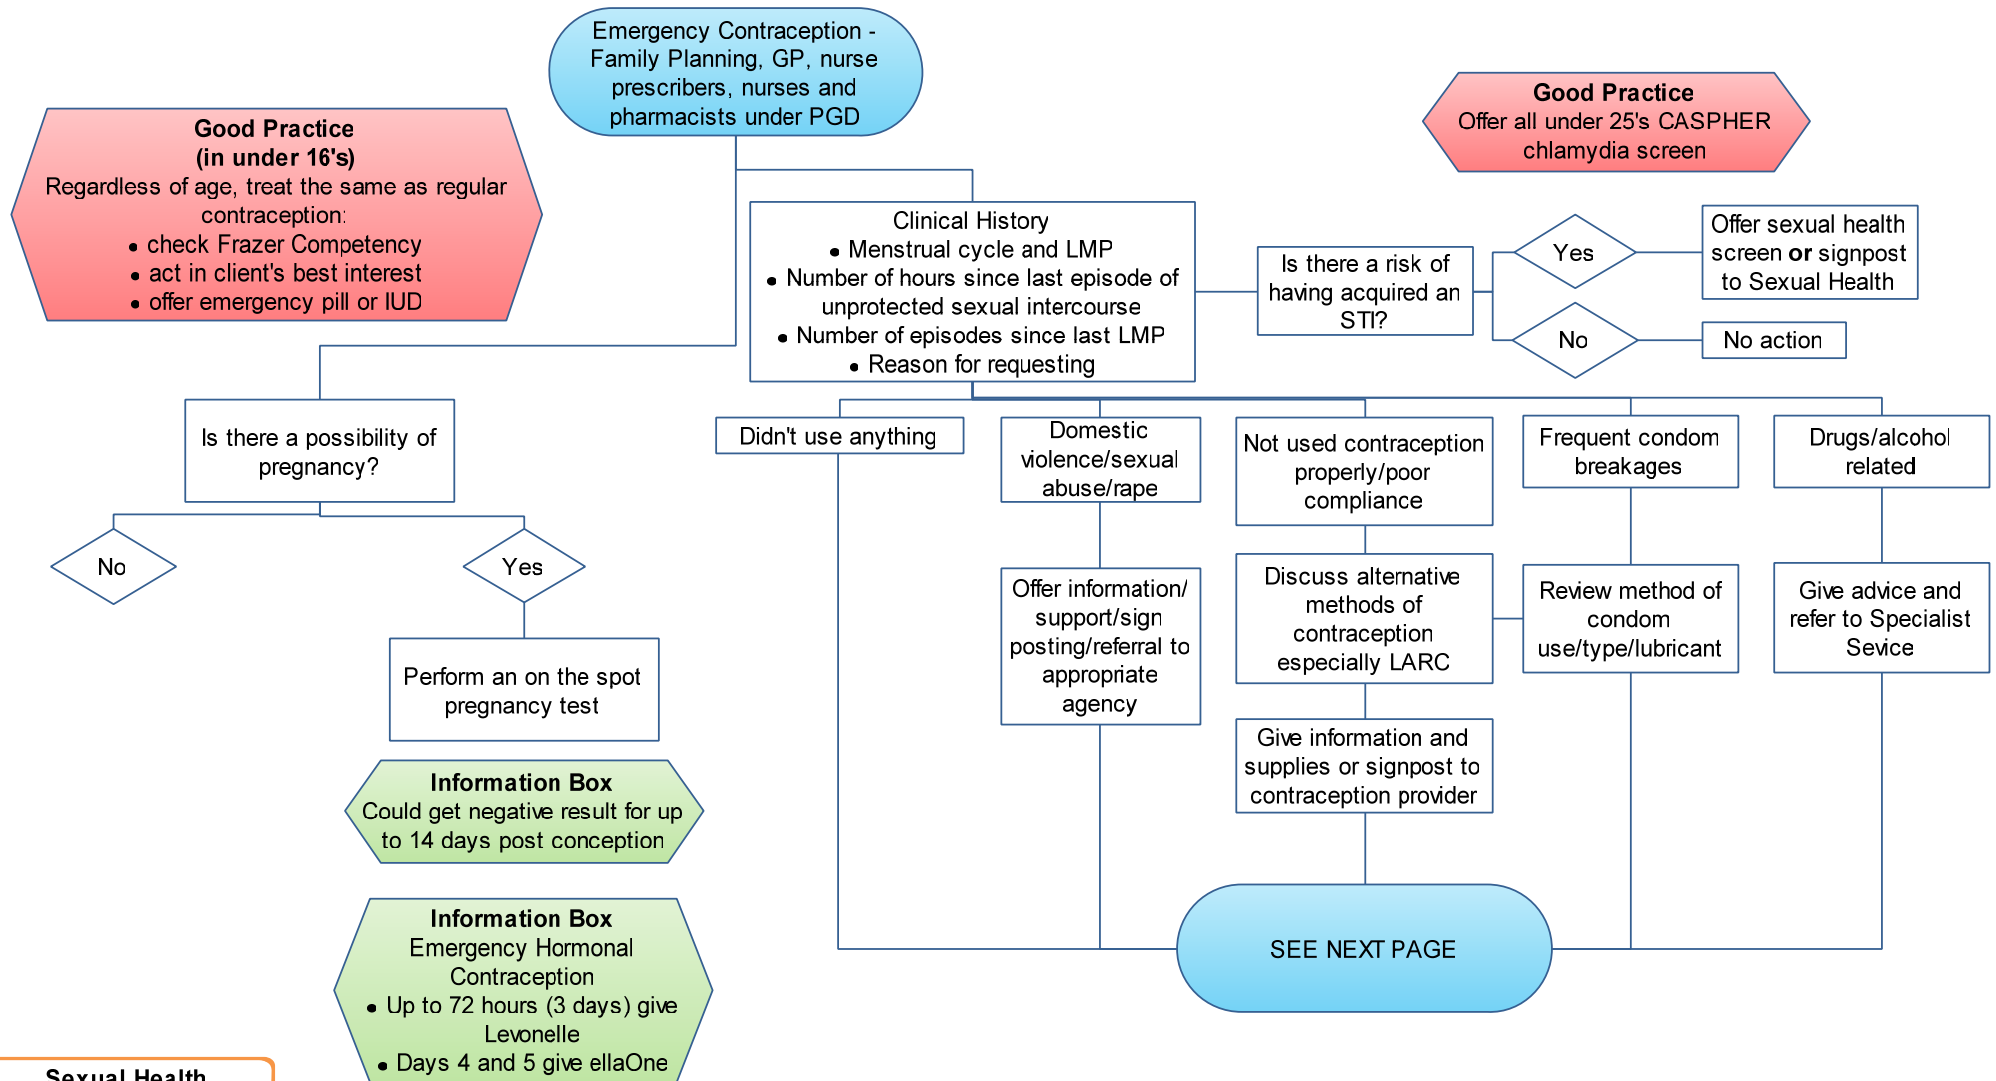

Emergency Contraception

Sexual Health
No appointment, walk-in service at Conifer House, Castle Hill, Bridlington and Goole Hospitals.
Telephone (01482) 336336 for information